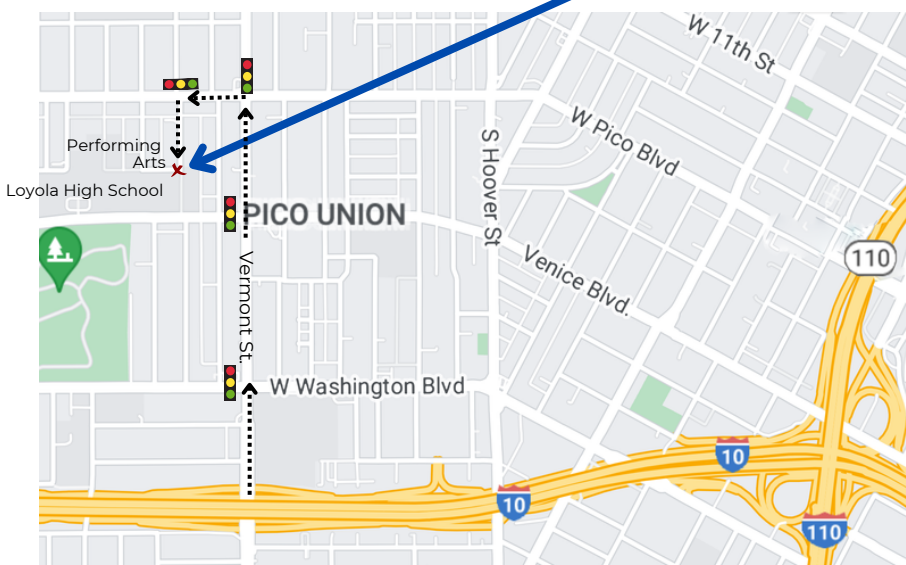

HOW TO FIND US!

**hannon
theatre
company**

LHS

The Hannon Theatre Company rehearses in the Performing Arts Building on the campus of Loyola High School. But if you enter the school's official address into your GPS, you will be directed to the front of the school -- a good 300 yards from where you need to be.

Instead, enter into Google Maps:

1425 S. Berendo Street
Los Angeles, CA 90006

GPS directions should take you to the house kitty-korner from our parking lot. When you get there, you'll notice a big black sliding gate at the dead end of Berendo and another black gate to the left. These gates may or may not be open, depending on the whims of our security team. If the gate on the left is open, simply come on in and find a parking space. If both rolling gates are closed, honk for assistance from the security guard or Mr. Wolfe will come out to meet you. Text him at (626)590-4002.

Or follow these directions!

- From the 10, head NORTH on Vermont St, past Washington Blvd and Venice Blvd.
- Make a LEFT on Pico Blvd.
- Make a LEFT on Berendo St. (Second street W of Vermont)
- Head to the dead end where there is a black gate.